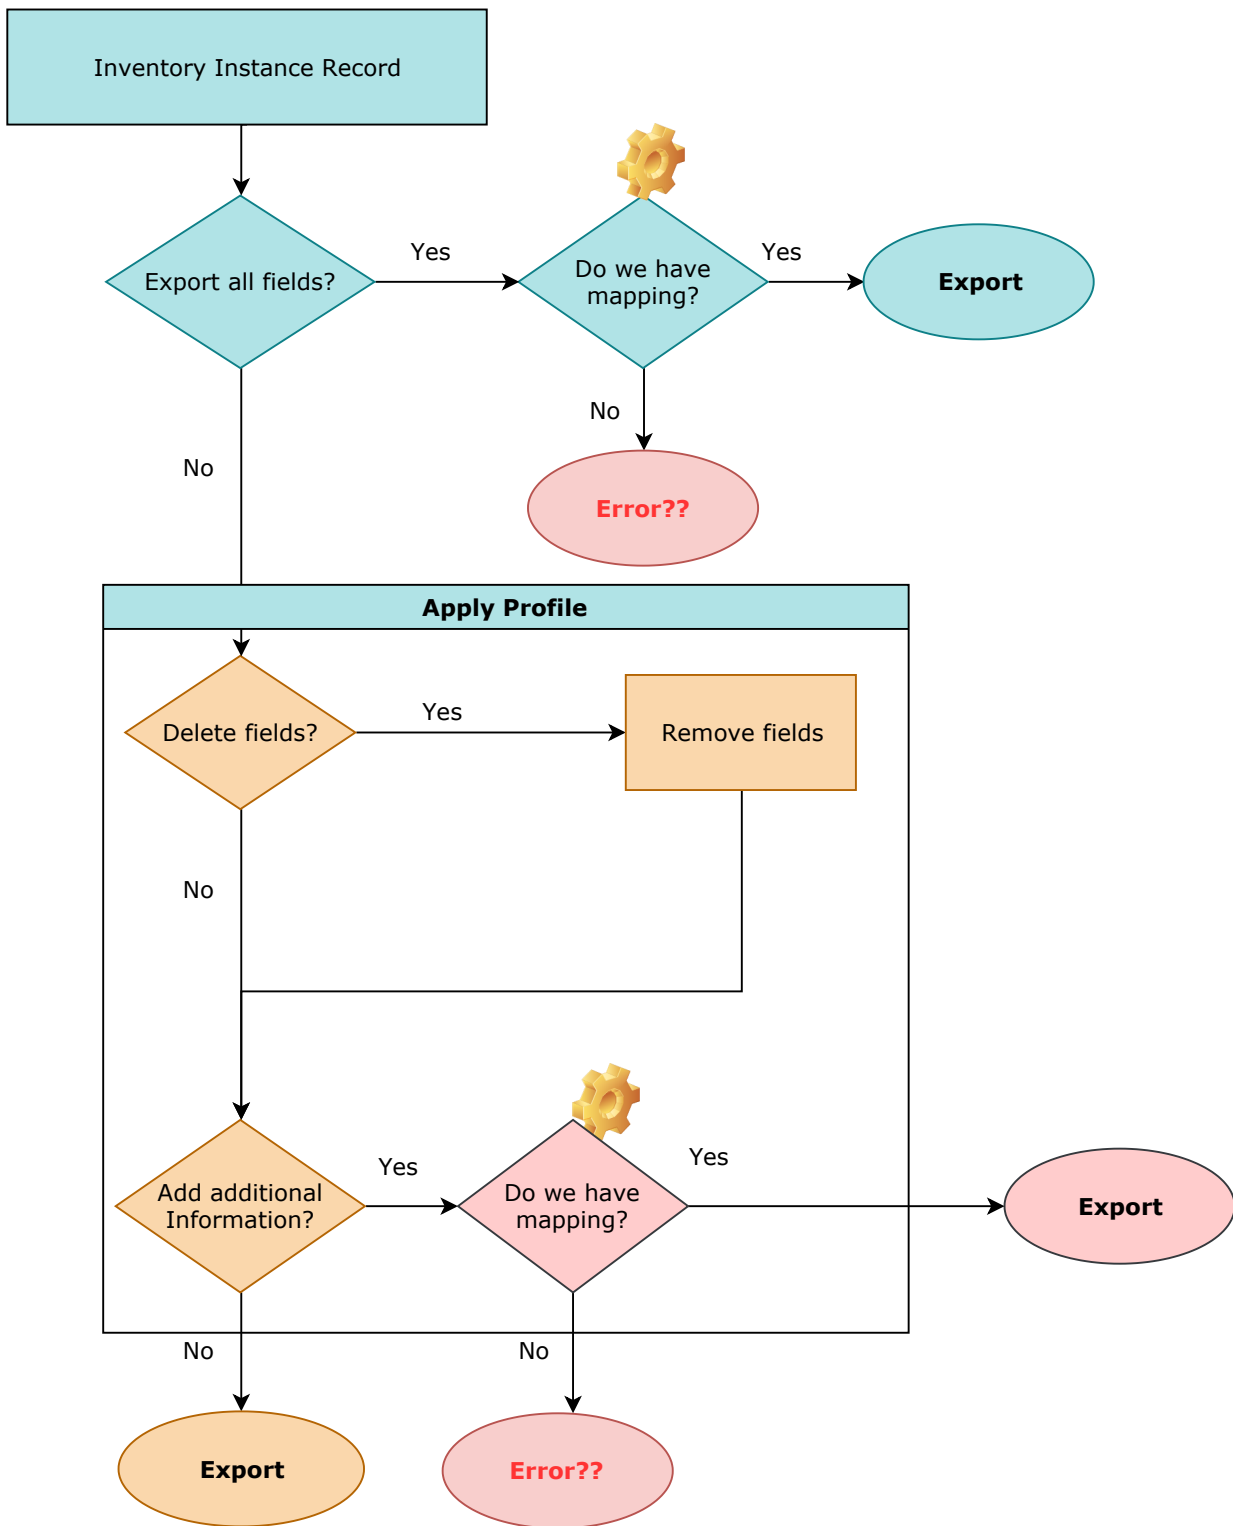

Input: Inventory Instance

Output: MARC Bib

Underlying SRS Record Does Not Exist

Configurable